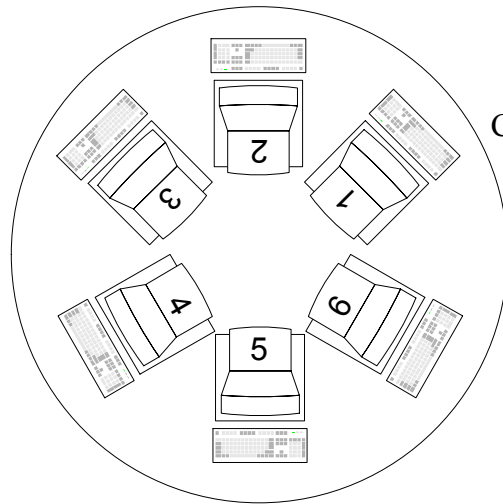

Library Layout – Computer numbers

C-XP-LIB-BK#

C-XP-LIB-ISL2-#

C-XP-LIB-STU#

10.21.4.60