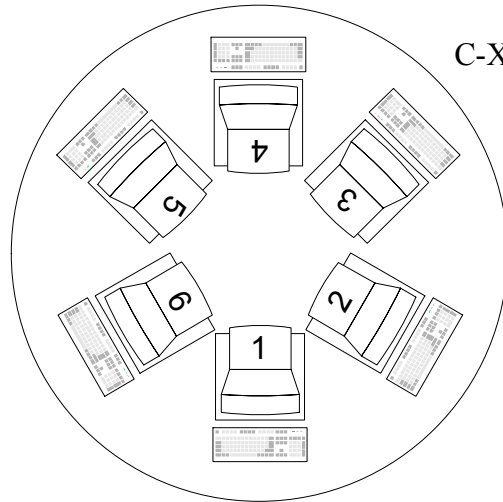

Library Layout – Computer numbers

C-XP-LIB-BK#

C-XP-LIB-ISL2-#

C-XP-LIB-STU#

10.21.4.60