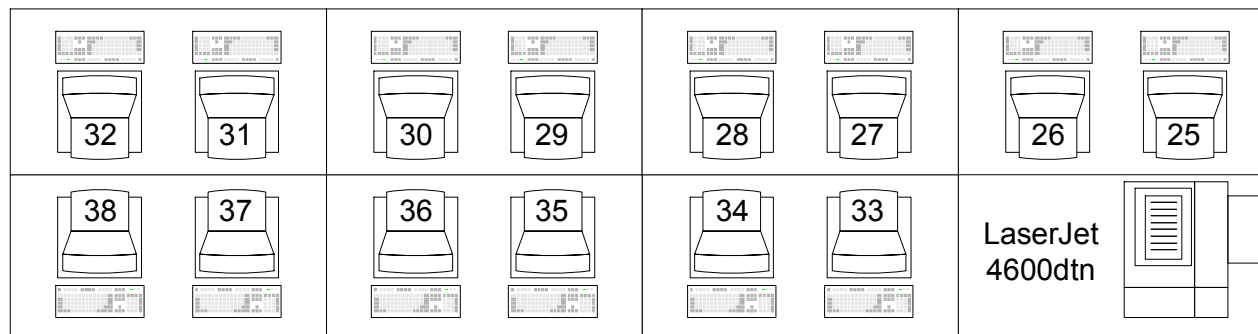

BE6 Lab Layout – Computer numbers
(C-XP-BE6-STXX)

(IP)