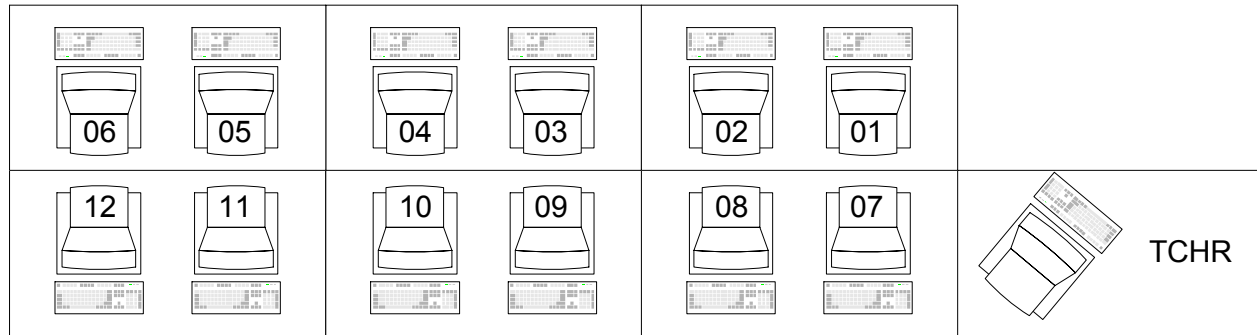

BE6 Lab Layout – Computer numbers
(C-XP-BE6-STXX)

(IP)