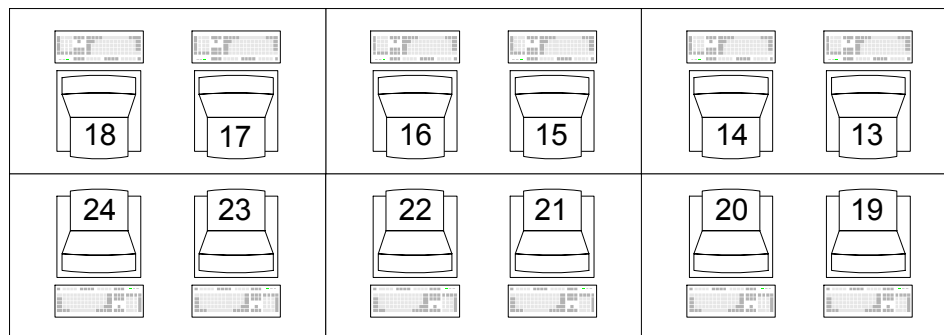

BE6 Lab Layout – Computer numbers
(C-XP-BE6-STXX)

(IP)